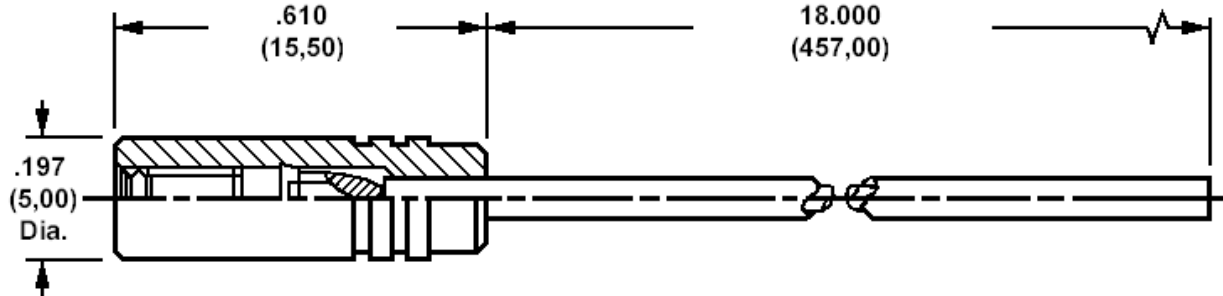

## 445-8601, Connectaball Test Lead

### How to order code

445-8601-01-XX-YY

Basic Part No (XX = plating finish, YY = Colour. See tables for options)

MATERIALS					
Component	Material	Finish (-XX)			
		-01	-03	-93	-04
Terminal	Brass	Silver	Gold over Nickel		Tin
			50µ" (1,25µM) Au	10µ" (0,25µM) Au	
Insulator	Teflon				
Cable	PVC (Softflex) coated, 28 x 34 AWG (0.15)				