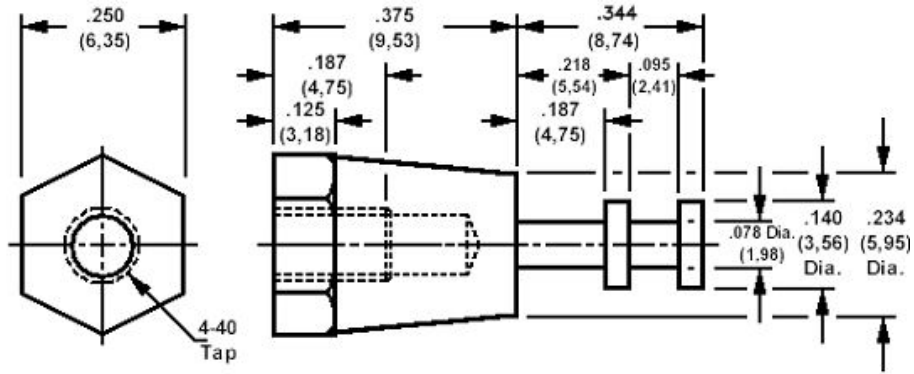

160-2381, Solder Terminal, Turreted
4-40 Thread

How to order code
160-2381-01-YY-00
Basic Part No YY = Plating Finish

MATERIALS				
Component	Material	Finish (YY)		
		-01	-04	-05
Terminal	Brass	Silver	Electro Tin	Electro Solder