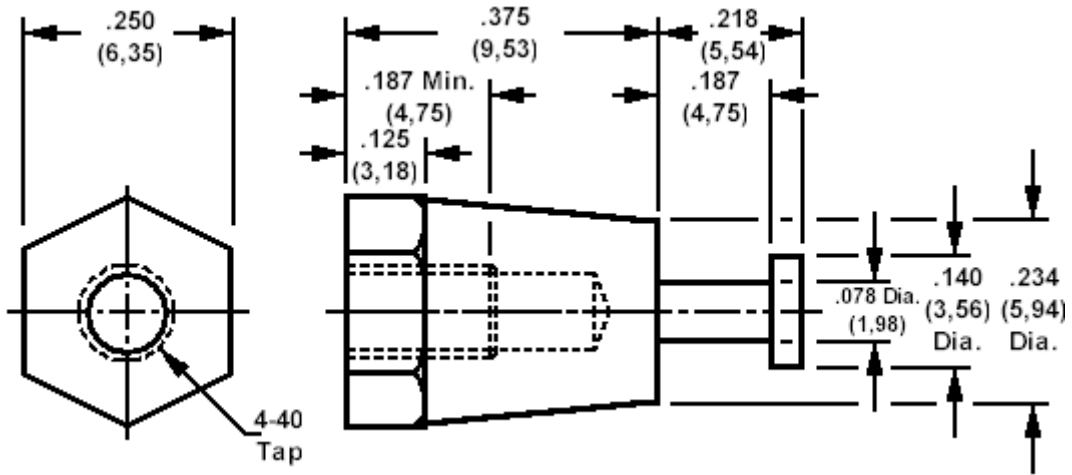

160-2380 Solder Terminal, Turreted
 4-40 Thread

How to order code

160-2380-01-YY-00

Basic Part No YY = Plating Finish

| MATERIALS | | | | |
|-----------|----------|-------------|-------------|----------------|
| Component | Material | Finish (YY) | | |
| | | -01 | -04 | -05 |
| Terminal | Brass | Silver | Electro Tin | Electro Solder |